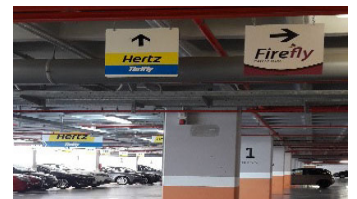

Please ask for the directions to return your vehicle to our staff once you collect your vehicle. Key box available for out of hours return.